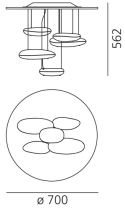

Watt	Luminous Flux (lm)	CCT	Color	Code	Product name
29W	1447lm	2700K		1476W10A	Mercury Mini Ceiling LED 2700K
	1547lm	3000K		1476110A	Mercury Mini Ceiling LED 3000K